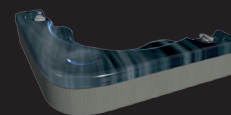

Fiji Compact 1 Pump

FIJI SPAS

FEATURED JETS

36 Total Jets

1 x 5 inch Jets

21 x 3 inch Jets

14 x 2 inch Jets

FEATURES

People	6
Dimensions	200 x 200 x 95cm
Seat layout	5 seats + 1 lounger
LED Lighting	✓ Premium
Music	Bluetooth
Ozone	✓
Electrical Supply Required	13 AMP
Heater	3kw
Pumps	1 x 3 HP
Circulation Pump	N/A
Control	K500

CHOOSE YOUR COLOUR

SHELL COLOURS

Sterling Silver

Midnight Canyon

Storm Clouds

CABINET COLOURS

Grey