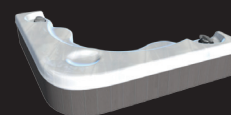

Fiji Compact 1 Pump

FIJI SPAS

FEATURED JETS

36 Total Jets

1 x 5 inch Jets

21 x 3 inch Jets

14 x 2 inch Jets

FEATURES

People	6
Dimensions	200 x 200 x 95cm
Seat layout	5 seats + 1 lounger
LED Lighting	✓ Premium
Music	Bluetooth
Ozone	✓
Electrical Supply Required	13 AMP
Heater	3kw
Pumps	1 x 3 HP
Circulation Pump	N/A
Control	K500

CHOOSE YOUR COLOUR

SHELL COLOURS

Sterling Silver

Midnight Canyon

Storm Clouds

CABINET COLOURS

Grey