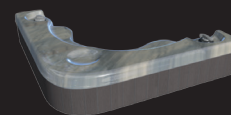

Fiji Compact 1 Pump

FIJI SPAS

FEATURED JETS

36 Total Jets

1 x 5 inch Jets

21 x 3 inch Jets

14 x 2 inch Jets

FEATURES

People	6
Dimensions	200 x 200 x 95cm
Seat layout	5 seats + 1 lounger
LED Lighting	✓ Premium
Music	Bluetooth
Ozone	✓
Electrical Supply Required	13 AMP
Heater	3kw
Pumps	1 x 3 HP
Circulation Pump	N/A
Control	K500

CHOOSE YOUR COLOUR

SHELL COLOURS

Sterling Silver

Midnight Canyon

Storm Clouds

CABINET COLOURS

Grey