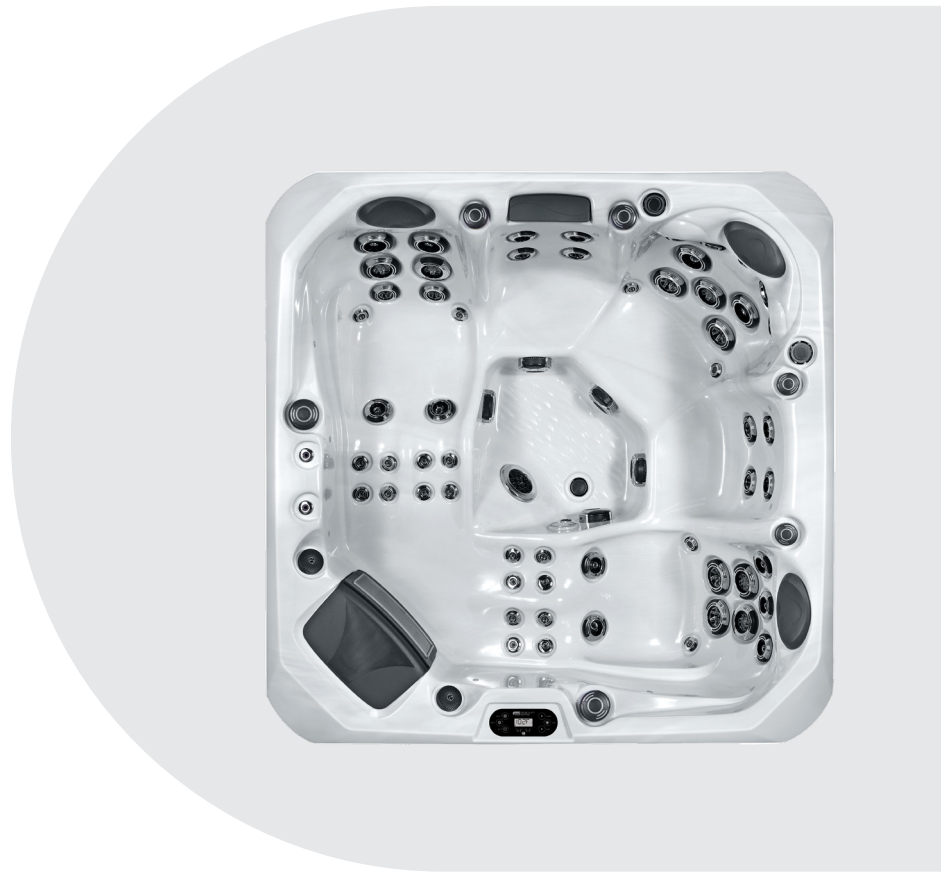

## FEATURED JETS

58 Total Jets

1 x 7 inch Jets

13 x 5 inch Jets

21 x 3.5 inch Jets

23 x 2 inch Jets

## FEATURES

People	5
Dimensions	2000 x 2000 x 940 mm
Seat layout	3 seats + 2 loungers
LED Lighting	✓ Premium
Music	Bluetooth
Ozone	✓
Insulation	Platinum Premium Shield
Electrical Supply Required	32 AMP
Heater	3kw
Pumps	2 x 2 HP
Circulation Pump	1 x 0.5 HP

### SHELL COLOURS

Sterling Silver

Midnight Canyon

Odyssey