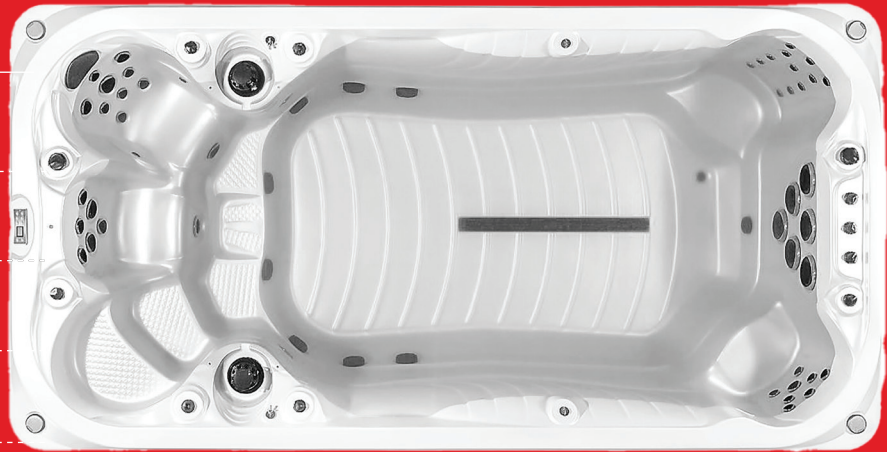

## Swim Spa Range **CLASSICO**

### FEATURED JETS

44 Total Jets

6 x 7.5 inch Jets

1 x 5 inch Jets

10 x 3.5 inch Jets

27 x 2.5 inch Jets

## FEATURES

<b>People</b>	4	<b>Insulation</b>	R10
<b>Dimensions</b>	4500 x 2280 x 1545 mm	<b>Electrical Supply</b>	32 amp
<b>Seat layout</b>	4 seats	<b>Pumps</b>	1 x 2 HP
<b>LED Lighting</b>	✓	<b>Circulation Pump</b>	1 x 1 HP
<b>Music</b>	Bluetooth	<b>Swimming Pump</b>	3 x 3 HP
<b>Ozone</b>	✓	<b>Filter</b>	SSW50L x 2